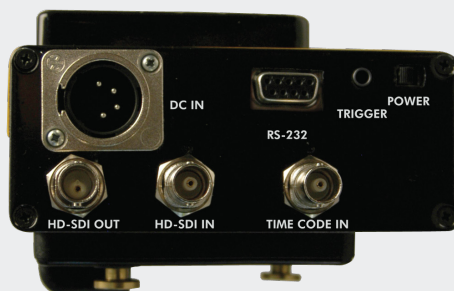

Elite HD is the first camera-mounted digital video recorder and player to harness the JPEG2000 compression codec which provides direct use in NLE systems without time consuming transcoding. The Elite HD gives broadcasters a powerful new option for recording high-quality video from any camera that provides an HD-SDI output at 1080i or 720p while simultaneously increasing record times, reducing recording media costs and streamlining workflow.

While other onboard camcorder recording systems use high cost proprietary media and record using traditional MPEG based compression systems, the Elite HD is able to capture the full potential of the camera by recording the cameras HD-SDI output using visually lossless JPEG2000 compression. Designed to mount on the back of a video camera or used as a standalone DVR, the Elite HD accepts up to eight channels of embedded audio and records at data rates of 100 Mbit/s. Video is recorded to a standard 2.5" hot swappable SATA drive, which can provide up to 10 times more storage than onboard systems.

Connections: BNC 75 ohms

AUDIO INPUT/OUTPUT

Digital Input/Output:
Connections: 8 Channels embedded HD-SDI
BNC connectors unbalanced

AUDIO SPECIFICATIONS

Resolution: 24 bits
Audio Channels: HD embedded 8 in/8 out
Sampling Rate: 48 KHz

TRIGGER 3.5mm stereo audio jack

COMMUNICATION INTERFACE

RS-232 Software update connection

RS-422 (optional) Machine Control (replaces RS-232)

USB Port: 2.0 (drive enclosure)

Specifications subject to change