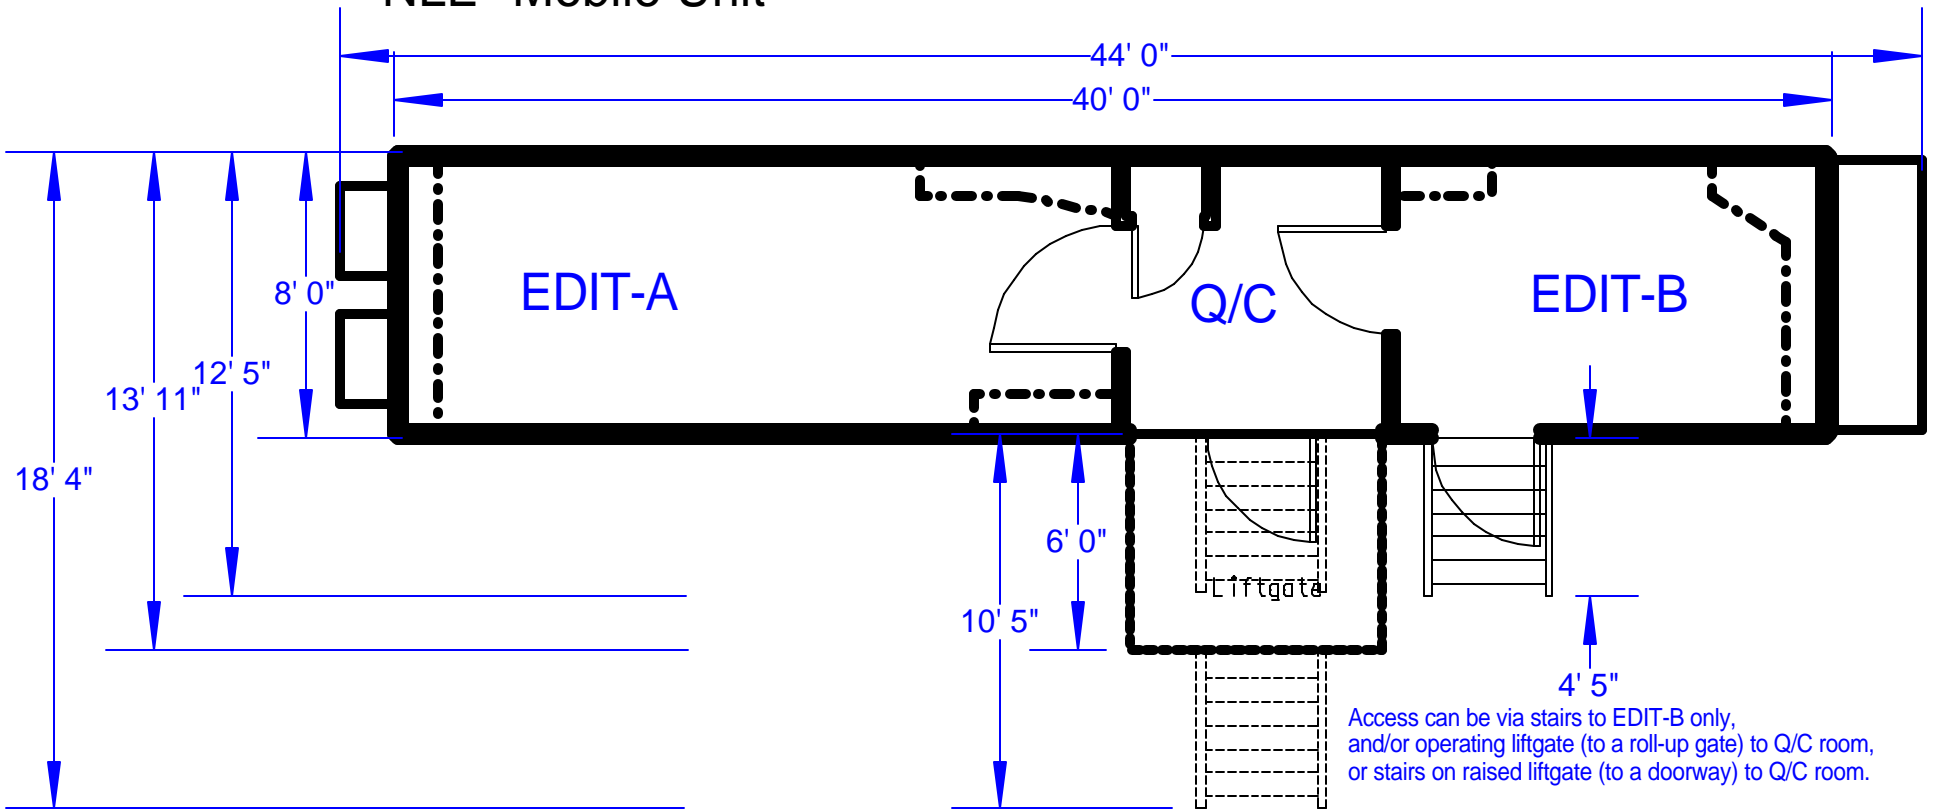

# All Mobile Video "NLE" Mobile Unit

Access can be via stairs to EDIT-B only,  
and/or operating liftgate (to a roll-up gate) to Q/C room,  
or stairs on raised liftgate (to a doorway) to Q/C room.

Mobile unit must be pre-configured for a roll-up gate or  
doorway to Q/C at AMV's fieldshop.