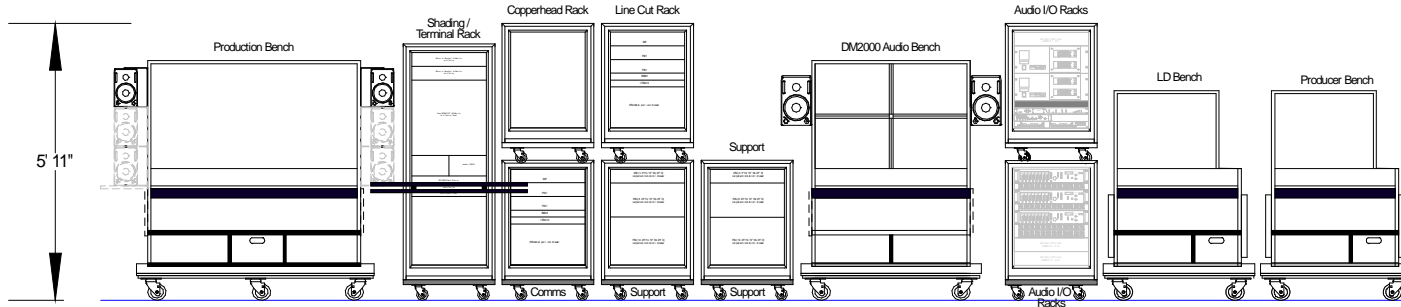

Typical Largest Configuration
 HD Tapeless Video Production - Audio Mix - LD Bench & Producer Bench
 Minimum Working Space Needed: 225 sq ft. (Example 15'x15')
 Dead Case Storage Space Needed: TBD

Power Draw:
 60 amps
 Example (4) 15a
 110v circuits

Smallest Video Configuration
 HD Tapeless Video Production
 Minimum Working Space Needed: 120 sq ft. (Example 10'x12')
 Dead Case Storage Space Needed: TBD

Power Draw:
 45 amps
 Example (3) 15a
 110v circuits

Smallest Audio Configuration
 AMV DM2000 Carrypack
 Minimum Working Space Needed: 49 sq ft. (Example 7'x7')
 Dead Case Storage Space Needed: TBD

Power Draw:
 15 amps
 Example (1) 15a
 110v circuits