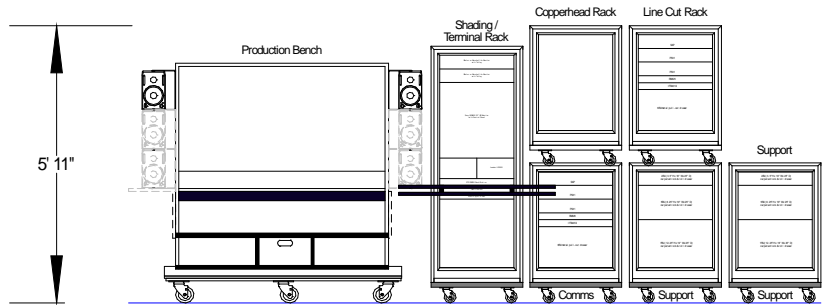

Typical Largest Configuration
 HD Tapeless Video Production - Audio Mix - LD Bench & Producer Bench
 Minimum Working Space Needed: 225 sq ft. (Example 15'x15')
 Dead Case Storage Space Needed: TBD

Power Draw:
 60 amps
 Example (4) 15a
 110v circuits

Smallest Video Configuration
 HD Tapeless Video Production
 Minimum Working Space Needed: 120 sq ft. (Example 10'x12')
 Dead Case Storage Space Needed: TBD

Power Draw:
 45 amps
 Example (3) 15a
 110v circuits

Smallest Audio Configuration
 AMV DM2000 Carrypack
 Minimum Working Space Needed: 49 sq ft. (Example 7'x7')
 Dead Case Storage Space Needed: TBD

Power Draw:
 15 amps
 Example (1) 15a
 110v circuits