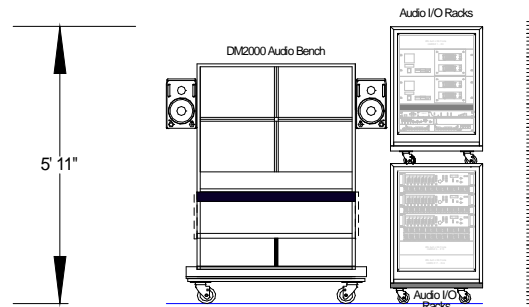

Typical Largest Configuration
 HD Tapeless Video Production - Audio Mix - LD Bench & Producer Bench
 Minimum Working Space Needed: 225 sq ft. (Example 15'x15')
 Dead Case Storage Space Needed: TBD

Power Draw:
 60 amps
 Example (4) 15a
 110v circuits

Smallest Video Configuration
 HD Tapeless Video Production
 Minimum Working Space Needed: 120 sq ft. (Example 10'x12')
 Dead Case Storage Space Needed: TBD

Power Draw:
 45 amps
 Example (3) 15a
 110v circuits

Smallest Audio Configuration
 AMV DM2000 Carrypack
 Minimum Working Space Needed: 49 sq ft. (Example 7'x7')
 Dead Case Storage Space Needed: TBD

Power Draw:
 15 amps
 Example (1) 15a
 110v circuits